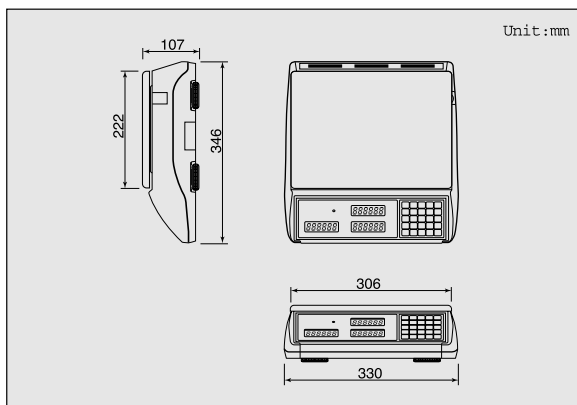

DIMENSIONS

Jan Kassa

VERKOOP EN SERVICE

Jan Kassa

Handelsweg 14 4387 PC Vlissingen

Tel: +31 (0)118-460064

Fax: +31 (0)118-463207

www.jankassa.nl